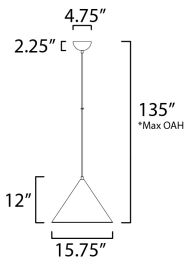

\*max overall height

**MEASUREMENTS**

DIMENSION : 15.75" L x 15.75" W x 11.25" H  
 MAX OAH : 136" OAH  
 CANOPY : 4.75" W x 2.5" H x 4.75" L  
 HANGING WEIGHT : 4.65 lb

**LAMPING**

INPUT VOLTAGE : 120V  
 LUMENS : 2,660 Rated (1,600 Del.)  
 BULB : 1 x 38W LED AC Integrated , 38W Total  
 BULB INCLUDED : (Integrated)  
 DIMMABLE : ELV  
 CRI : 90+ CRI  
 COLOR\_TEMP : 3000K

**FINISHES OPTION**

- Black (BK)
- Matte White (MW)

**MATERIAL**

Acrylic, Aluminum

**RATINGS**

cETLus  
 Dry Location

**ADDITIONAL**

ADJUSTABLE  
 SLOPE: 30  
 RATED LIFE 50000 Hours  
 OPERATING TEMPERATURE:  
 -20°C (-4°F), 40°C (104°F)